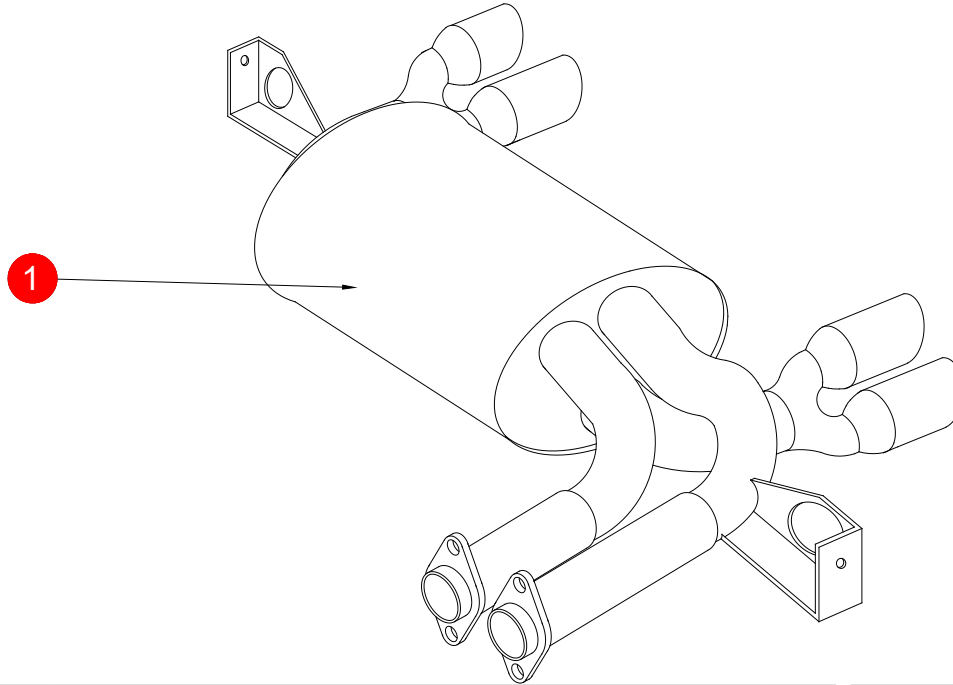

[]

CAR	BMW 3 Series, M3 3.2L (E46)	PART NO.	SBMB050
YEAR	01-06	FIT KITS	121 FK
NOTES		FEATURES	Pipe diameter:- 63.5mm/2.5"

NO.	PART NO.	DESCRIPTION	QTY
1	590BM	Rear Silencer	1
Fit Kit			
2	Z017.10826	M8 Nuts	6
3	Z017.10814	M8x50mm Hex Head Bolts	6

E-MARK	N/A
DATE	08/05/13
ISSUE	02
AUTHORISED	T.ROWLEY

NOTE: ENSURE SCORPION SYSTEM IS CLEAR OF MOVING PARTS AND ALL ORIGINAL FUNCTIONS WORK CORRECTLY.

Checked By _____